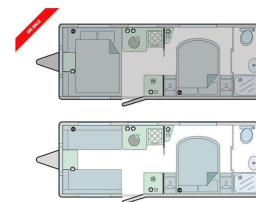

2024 BAILEY Phoenix 644

INFORMATION

Cash Price

Includes GST

$71,995

+ on-road-costs of $1,250

Stock ID

8955

Body

Caravan 17 - 20ft

VIN

SGBSAC5BYPPX03488

Odometer

-