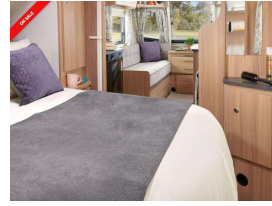

2024 BAILEY Phoenix 644

INFORMATION

Cash Price

Includes GST

$71,995

+ on-road-costs of $1,250

Stock ID

8955

Body

Caravan 17 - 20ft

VIN

SGBSAC5BYPPX03488

Odometer

-